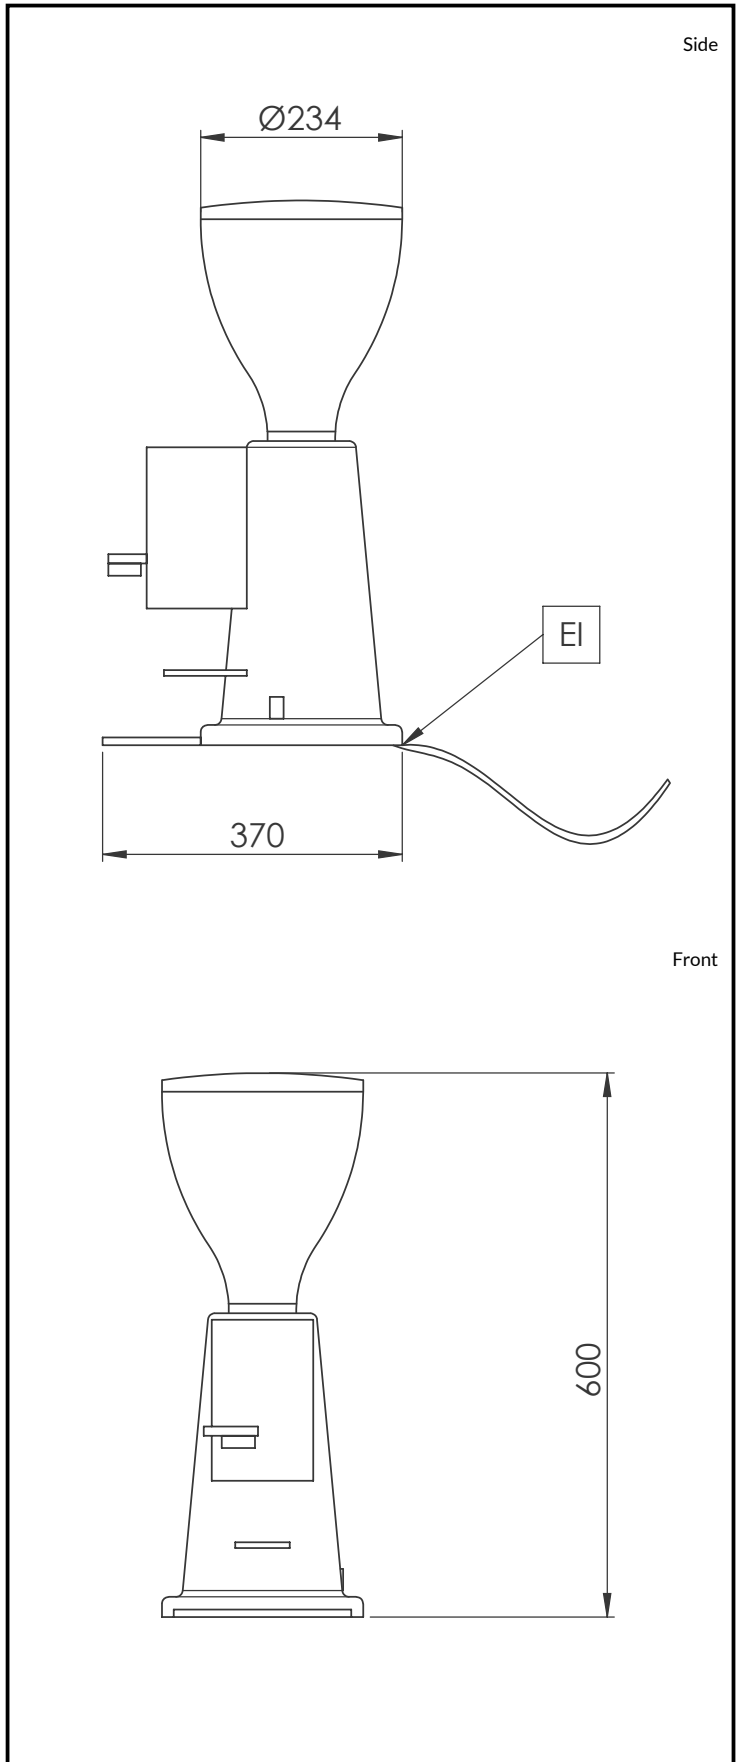

Doser coffee grinder, flat burrs 65mm

**Ref: 602543
(GRND600)**

Doser Coffee Grinder, flat, 65mm

GRND600

UNIC

Doser coffee grinder, flat burrs 65mm

Main Features

- Automatic fill-in doser.
- Practical to use thanks to the automatic refill feature of the doser compartment, distributing a volumetrically controlled, consistent portion every time.

Doser coffee grinder, flat burrs 65mm

Electric

Supply voltage:

602543 (GRND600) 230 V/1N ph/50/60 Hz

Electrical power max.: 0.34 kW

Plug type: CE-SCHUKO

Key Information:

External dimensions,

Width: 230 mm

External dimensions,

Depth: 370 mm

External dimensions,

Height: 600 mm

Net weight: 13 kg

Shipping weight: 14 kg

Shipping height: 300 mm

Shipping width: 450 mm

Shipping depth: 700 mm

Shipping volume: 0.09 m³

The company reserves the right to make modifications to the products without prior notice. All information correct at time of printing.